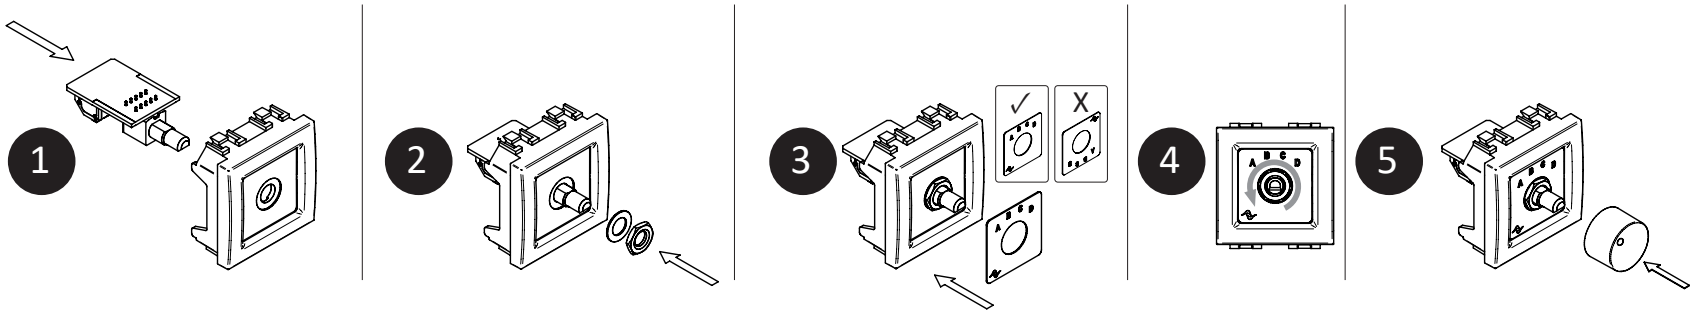

## CONNECTIONS

Duecanali  
Quattrocanali

Mezzo

## SETUP

Controller	Function	Configuration	Amplifiers
	Amplifier Output Level Attenuation	Factory Default	Mezzo - All Models Duecanali - All Models Quattrocanali - All Models
	Zone Level	<b>A+</b> armonia.powersoft.it	Mezzo - All Models Duecanali - DSP+D Models Quattrocanali - DSP+D Models
	Zone Input Source Selection		
	Scene Selection		