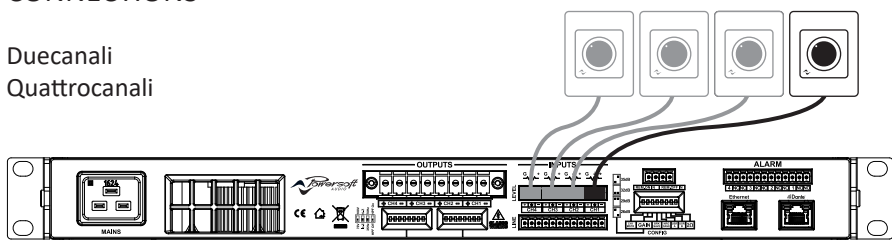

## CONNECTIONS

Duecanali  
Quattrocanali

Mezzo

## SETUP

Controller	Function	Configuration	Amplifiers
	Amplifier Output Level Attenuation	Factory Default	Mezzo - All Models Duecanali - All Models Quattrocanali - All Models
	Zone Level	<b>A+</b> armonia.powersoft.it	Mezzo - All Models Duecanali - DSP+D Models Quattrocanali - DSP+D Models
	Zone Input Source Selection		
	Scene Selection		

# Passive Wall Controllers - Square