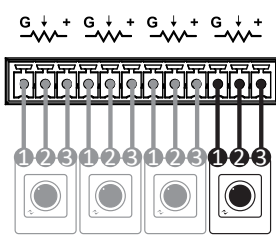

## CONNECTIONS

Duecanali  
Quattrocanali

Mezzo

## SETUP

Controller	Function	Configuration	Amplifiers
	Amplifier Output Level Attenuation	Factory Default	Mezzo - All Models Duecanali - All Models Quattrocanali - All Models
	Zone Level	<b>A+</b> armonia.powersoft.it	Mezzo - All Models Duecanali - DSP+D Models Quattrocanali - DSP+D Models
	Zone Input Source Selection		
	Scene Selection		