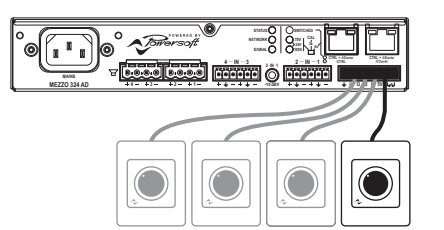

## SETUP

Controller	Function	Configuration	Amplifiers
	Amplifier Output Level Attenuation	Factory Default	Mezzo - All Models Duecanali - All Models Quattrocanali - All Models
	Zone Level	<b>A+</b> armonia.powersoft.it	Mezzo - All Models Duecanali - DSP+D Models Quattrocanali - DSP+D Models
	Zone Input Source Selection		
	Scene Selection		

# Passive Wall Controllers - Square

## CONNECTIONS

Duecanali  
Quattrocanali

Mezzo