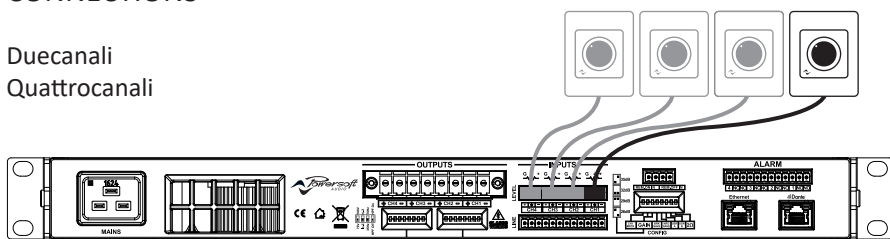

## CONNECTIONS

Duecanali  
Quattrocanali

Mezzo

## SETUP

Controller	Function	Configuration	Amplifiers
	Amplifier Output Level Attenuation	Factory Default	Mezzo - All Models Duecanali - All Models Quattrocanali - All Models
	Zone Level	<b>A+</b> armonia.powersoft.it	Mezzo - All Models Duecanali - DSP+D Models Quattrocanali - DSP+D Models
	Zone Input Source Selection		
	Scene Selection		