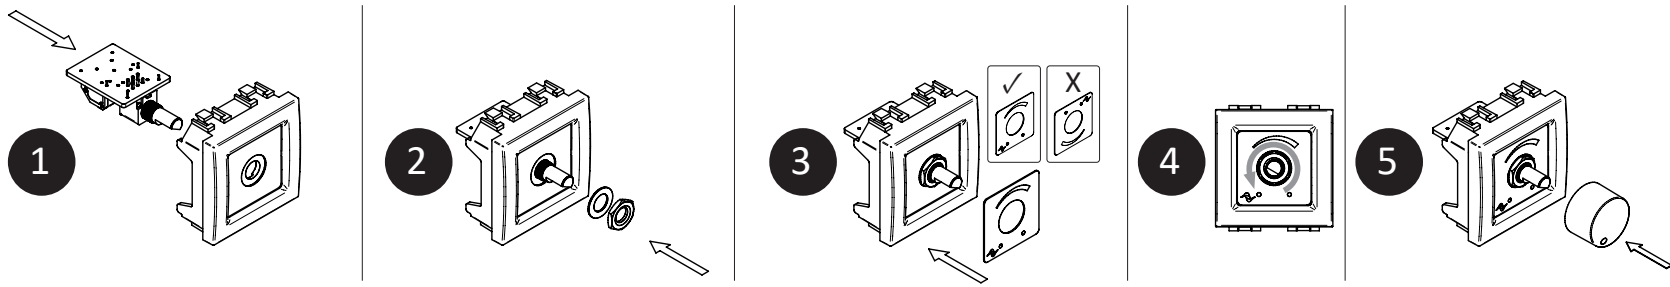

## CONNECTIONS

Duecanali  
Quattrocanali

Mezzo

## SETUP

Controller	Function	Configuration	Amplifiers
	Amplifier Output Level Attenuation	Factory Default	Mezzo - All Models Duecanali - All Models Quattrocanali - All Models
	Zone Level	<b>A+</b> armonia.powersoft.it	Mezzo - All Models Duecanali - DSP+D Models Quattrocanali - DSP+D Models
	Zone Input Source Selection		
	Scene Selection		