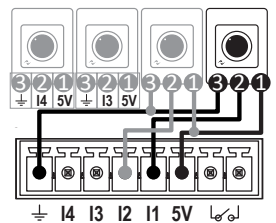

## CONNECTIONS

Duecanali  
Quattrocanali

Mezzo

## SETUP

Controller	Function	Configuration	Amplifiers
	Amplifier Output Level Attenuation	Factory Default	Mezzo - All Models Duecanali - All Models Quattrocanali - All Models
	Zone Level	<b>A+</b> armonia.powersoft.it	Mezzo - All Models Duecanali - DSP+D Models Quattrocanali - DSP+D Models
	Zone Input Source Selection		
	Scene Selection		