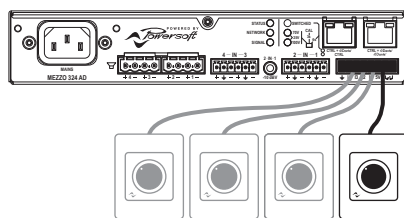

## CONNECTIONS

Duecanali  
Quattrocanali

Mezzo

## SETUP

Controller	Function	Configuration	Amplifiers
	Amplifier Output Level Attenuation	Factory Default	Mezzo - All Models Duecanali - All Models Quattrocanali - All Models
	Zone Level	<b>A+</b> armonia.powersoft.it	Mezzo - All Models Duecanali - DSP+D Models Quattrocanali - DSP+D Models
	Zone Input Source Selection		
	Scene Selection		