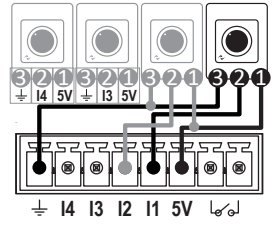

## SETUP

Controller	Function	Configuration	Amplifiers
	Amplifier Output Level Attenuation	Factory Default	Mezzo - All Models Duecanali - All Models Quattrocanali - All Models
	Zone Level	<b>A+</b> armonia.powersoft.it	Mezzo - All Models Duecanali - DSP+D Models Quattrocanali - DSP+D Models
	Zone Input Source Selection		
	Scene Selection		

# Passive Wall Controllers - Square

## CONNECTIONS

Duecanali  
Quattrocanali

Mezzo