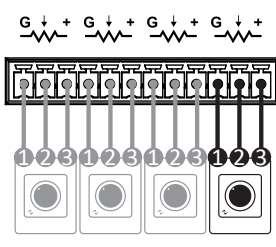

## CONNECTIONS

Duecanali  
Quattrocanali

Mezzo

## SETUP

Controller	Function	Configuration	Amplifiers
	Amplifier Output Level Attenuation	Factory Default	Mezzo - All Models Duecanali - All Models Quattrocanali - All Models
	Zone Level	<b>A+</b> armonia.powersoft.it	Mezzo - All Models Duecanali - DSP+D Models Quattrocanali - DSP+D Models
	Zone Input Source Selection		
	Scene Selection		